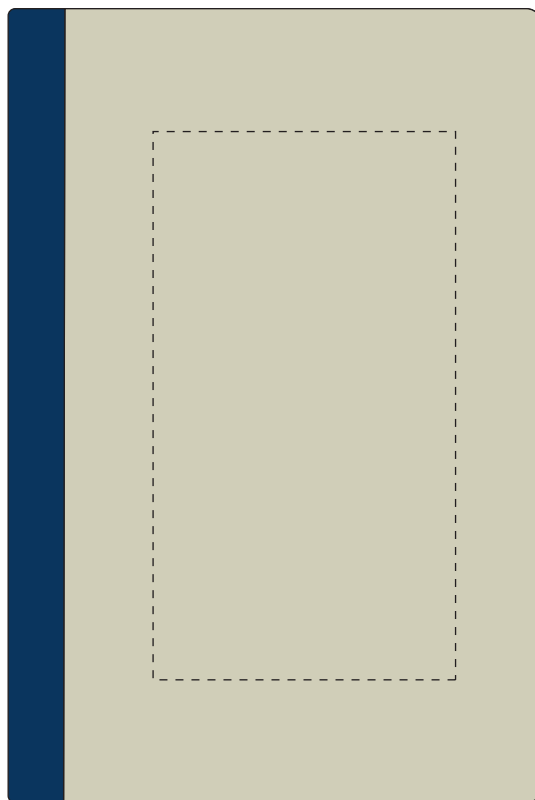

Your Ref:

Quantity:

Product Code: QS1690

Our Ref:

Version: 1

Product Colour: NAVY BLUE

PRINTING CONCERNS:**PRODUCT INFO:**

We stock this item in the following colours

**PANTONE REFERENCE(S)**

● Debossing/ Foil Blocking

ARTWORK SCALE 50%

Product Image for visualisation
- colours may vary

- CENTRED TO PRINT AREA
- CENTRED TO NOTEBOOK

The dashed line is to demonstrate print area and will not appear on your printed item

To proceed, please approve visual via the online system.

ARTWORK SCALE 100%

Max print area: 80mm x 145mm